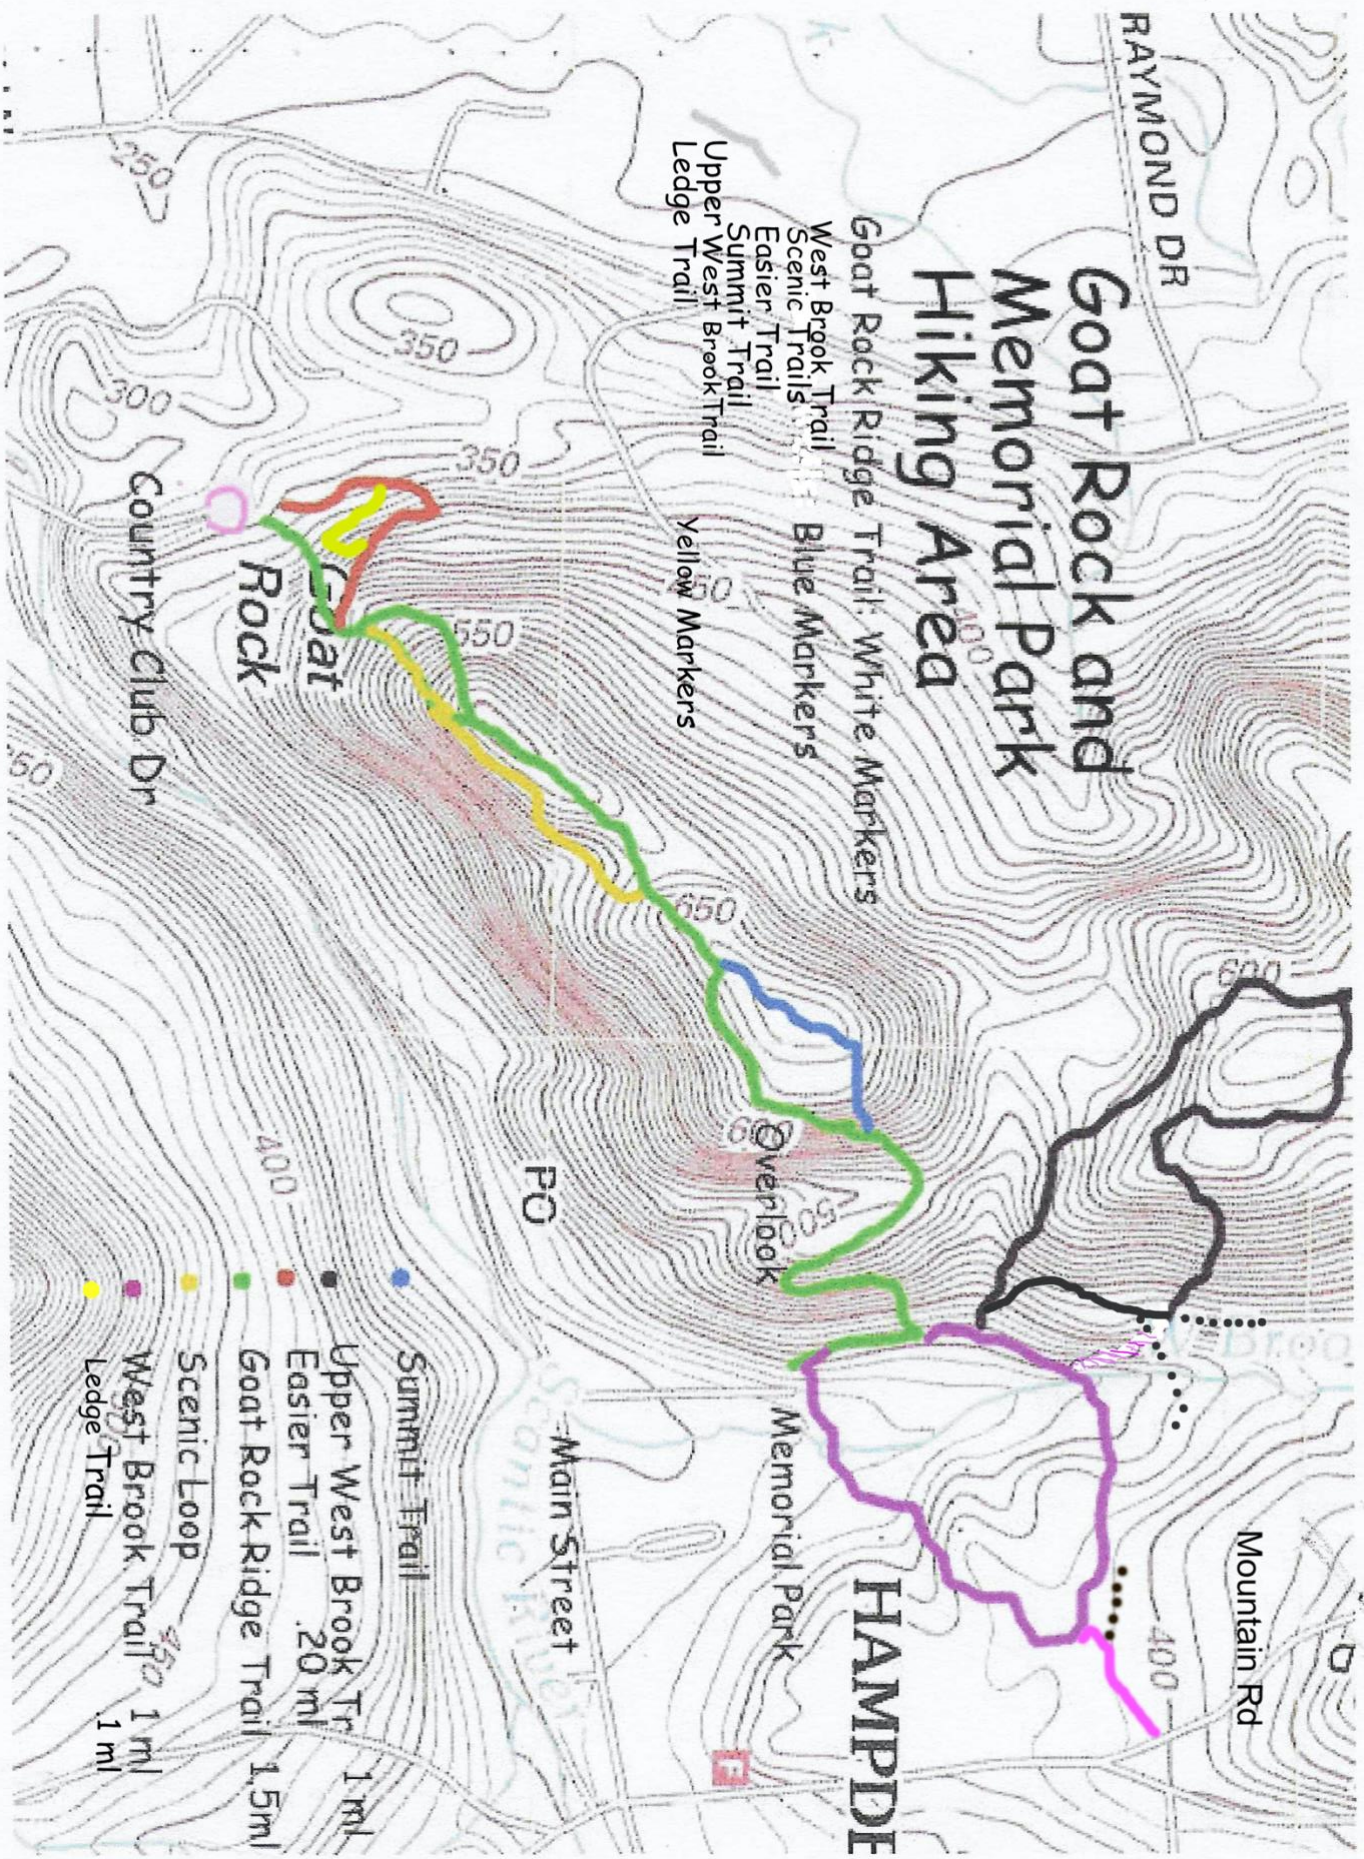

Goat Rock and Memorial Park Hiking Area

- Goat Rock Ridge Trail: White Markers
- West Brook Trail
- Scenic Trails
- Easier Trail
- Summit Trail
- Upper West Brook Trail
- Ledge Trail
- Blue Markers
- Yellow Markers

- Summit Trail 1 ml
- Upper West Brook Tr 20 ml
- Easier Trail 1.5 ml
- Goat Rock Ridge Trail 1.5 ml
- Scenic Loop 1 ml
- West Brook Trail 1 ml
- Ledge Trail 1 ml

Goat Rock & Westbrook Trails

Westbrook trails have been created by funds from Massachusetts Fish & Wildlife, designed to protect vulnerable species. Please- stay on the marked trails.

Please

- No motor vehicles
- Pets under control
- No Hunting
- Leave nothing behind but footprints
- No open fires
- Enjoy

Trail Marking System

Trails are marked with universal trail markings (2"x5" rectangles)
Trails are color coded. When 2 marks occur, one on top of the other, it indicates the end of a trail.

2 marks side by side indicate a turn. The elevated mark indicates the direction of the turn.

Left Turn

Right Turn

Signs at Trail junctions indicate the name and color of each Trail.
Each contour line on the map indicates a 10' gain in altitude. The closer together the lines, the steeper the climb.